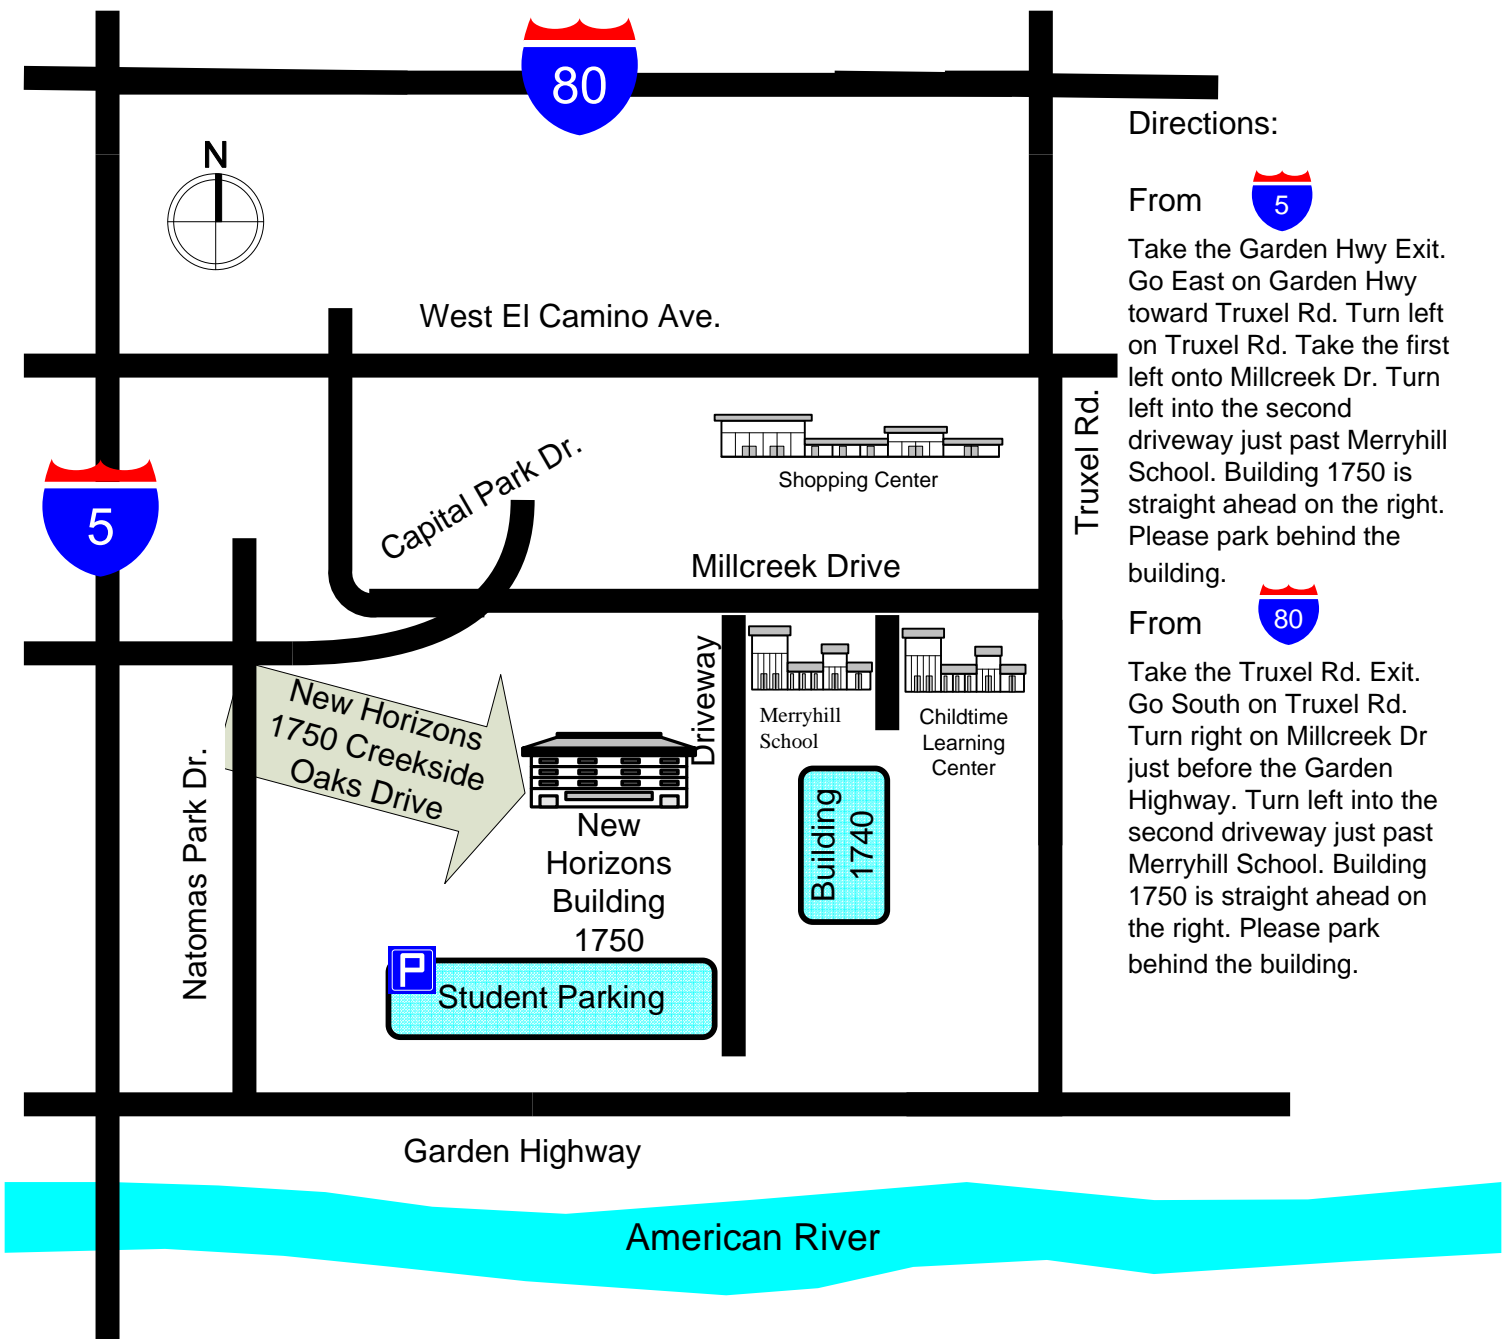

# New Horizons CLC of Sacramento

**1750 Creekside Oaks Drive  
Suite 150  
Sacramento, CA 95833  
916 609 4700**

**“Classrooms Suite 190”**

**Student parking is in rear of building  
Online map services are incorrect and take you to apartment complex  
north of actual location.**

Directions:

From   
Take the Garden Hwy Exit. Go East on Garden Hwy toward Truxel Rd. Turn left on Truxel Rd. Take the first left onto Millcreek Dr. Turn left into the second driveway just past Merryhill School. Building 1750 is straight ahead on the right. Please park behind the building.

From   
Take the Truxel Rd. Exit. Go South on Truxel Rd. Turn right on Millcreek Dr just before the Garden Highway. Turn left into the second driveway just past Merryhill School. Building 1750 is straight ahead on the right. Please park behind the building.